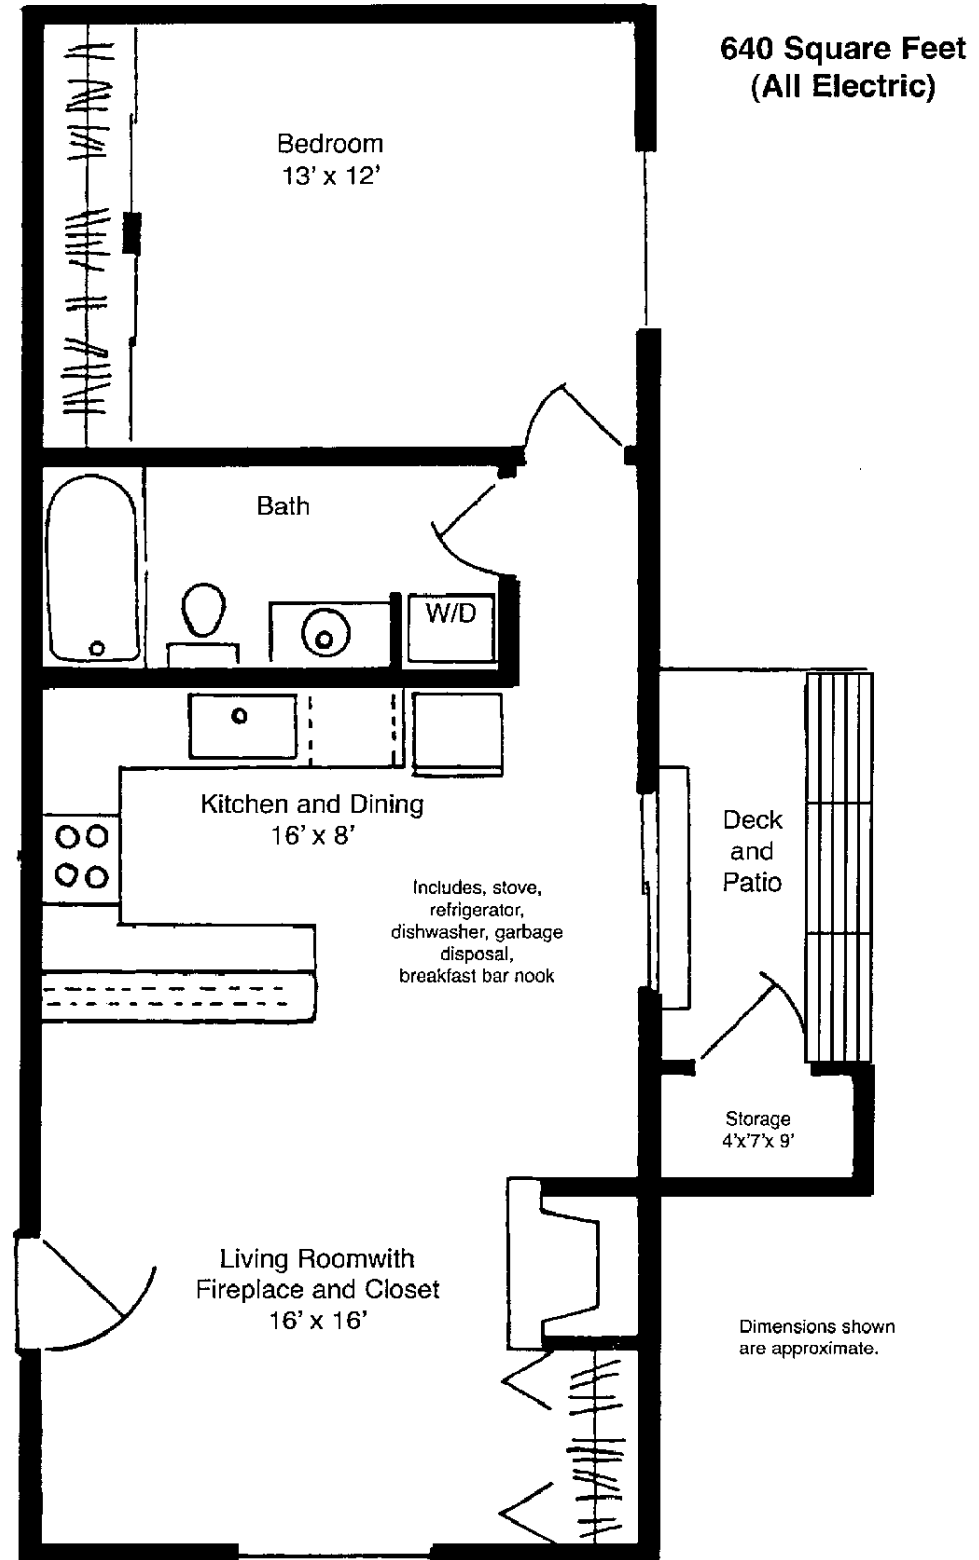

Chateau Woods Condominiums

"The Executive" 1-Bedroom Floorplan

Peachtree and Ashley Drives, Fairview Heights, IL 62220

640 Square Feet (All Electric)

Dimensions shown are approximate.

Chateau Woods Condominiums

"The Continental" 1-Bedroom Floorplan

Peachtree and Ashley Drives, Fairview Heights, IL 62220

Chateau Woods Condominiums

"The Summit" 2-Bedroom Floorplan

Peachtree and Ashley Drives, Fairview Heights, IL 62220

800 Square Feet (All Electric)

Dimensions shown are approximate.