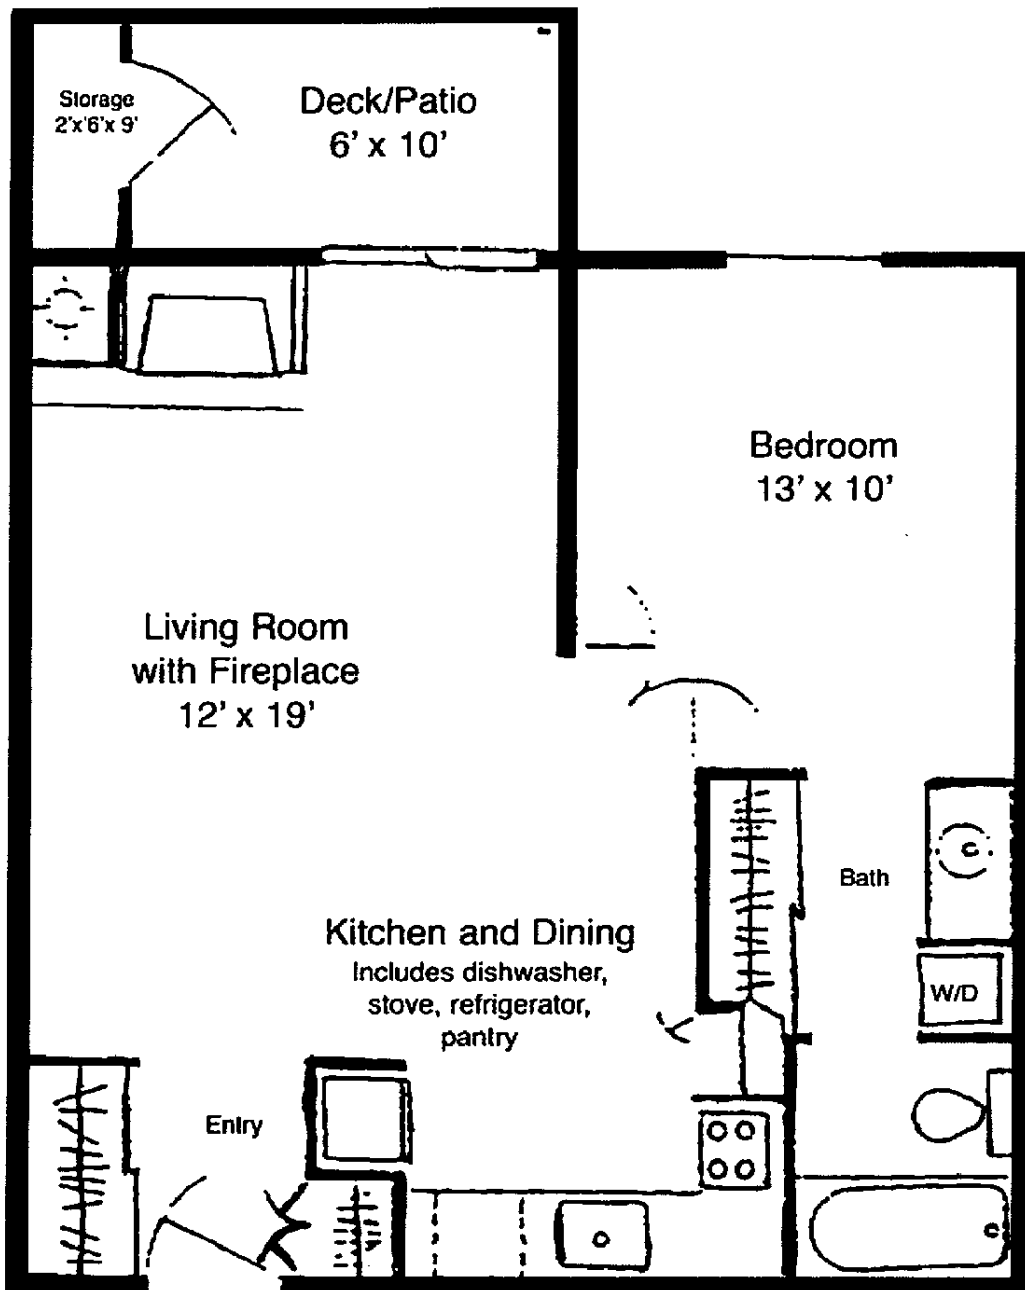

Chateau Woods Condominiums

"The Executive" 1-Bedroom Floorplan

Peachtree and Ashley Drives, Fairview Heights, IL 62220

640 Square Feet (All Electric)

Dimensions shown are approximate.

Chateau Woods Condominiums

"The Continental" 1-Bedroom Floorplan

Peachtree and Ashley Drives, Fairview Heights, IL 62220

Chateau Woods Condominiums

"The Summit" 2-Bedroom Floorplan

Peachtree and Ashley Drives, Fairview Heights, IL 62220

800 Square Feet (All Electric)

Dimensions shown are approximate.