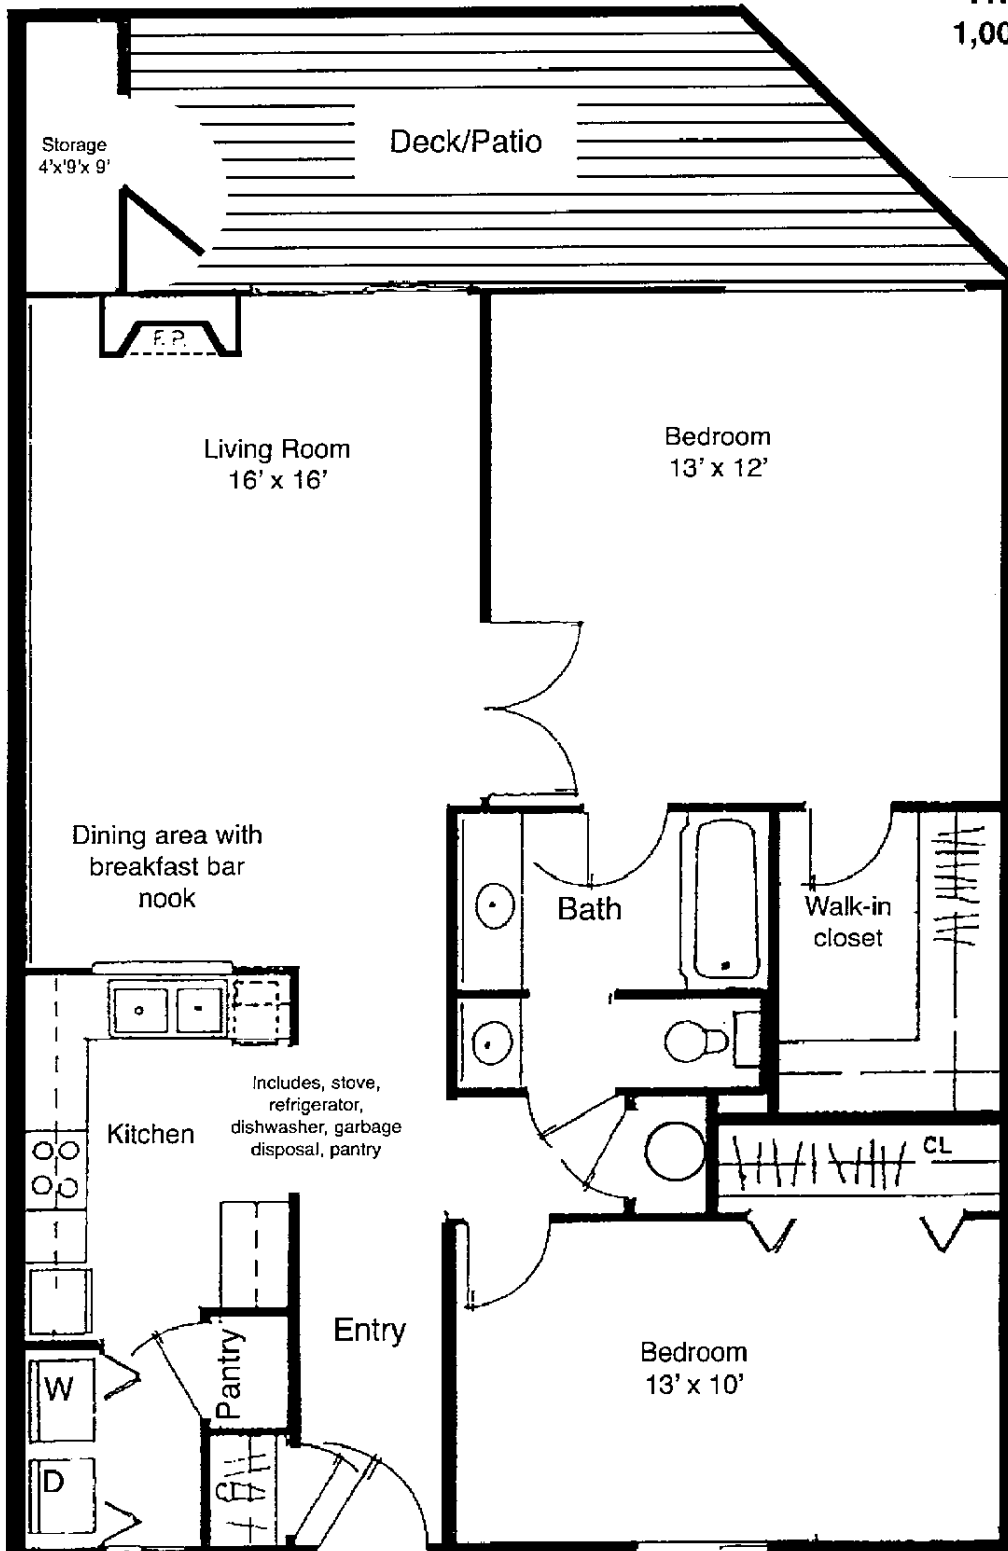

Eagle Ridge Condominiums

"The Marquesa" 2-Bedroom Floorplan

Center Grove Drive, O'Fallon, IL 62269

The Marquesa
1,000 Square Feet

(All Electric)

Dimensions shown
are approximate.

Eagle Ridge Condominiums

"The Executive" 1-Bedroom Floorplan

Center Grove Drive, O'Fallon, IL 62269

640 Square Feet (All Electric)

Dimensions shown are approximate.

Eagle Ridge Condominiums

"The Continental" 1-Bedroom Floorplan

Center Grove Drive, O'Fallon, IL 62269

Eagle Ridge Condominiums

"The Summit" 2-Bedroom Floorplan

Center Grove Drive, O'Fallon, IL 62269

800 Square Feet (All Electric)

Dimensions shown are approximate.

EAGLE RIDGE

CONDOMINIUMS

TWO-BEDROOM LOFT TOWNHOUSE

Dimensions shown are approximate.