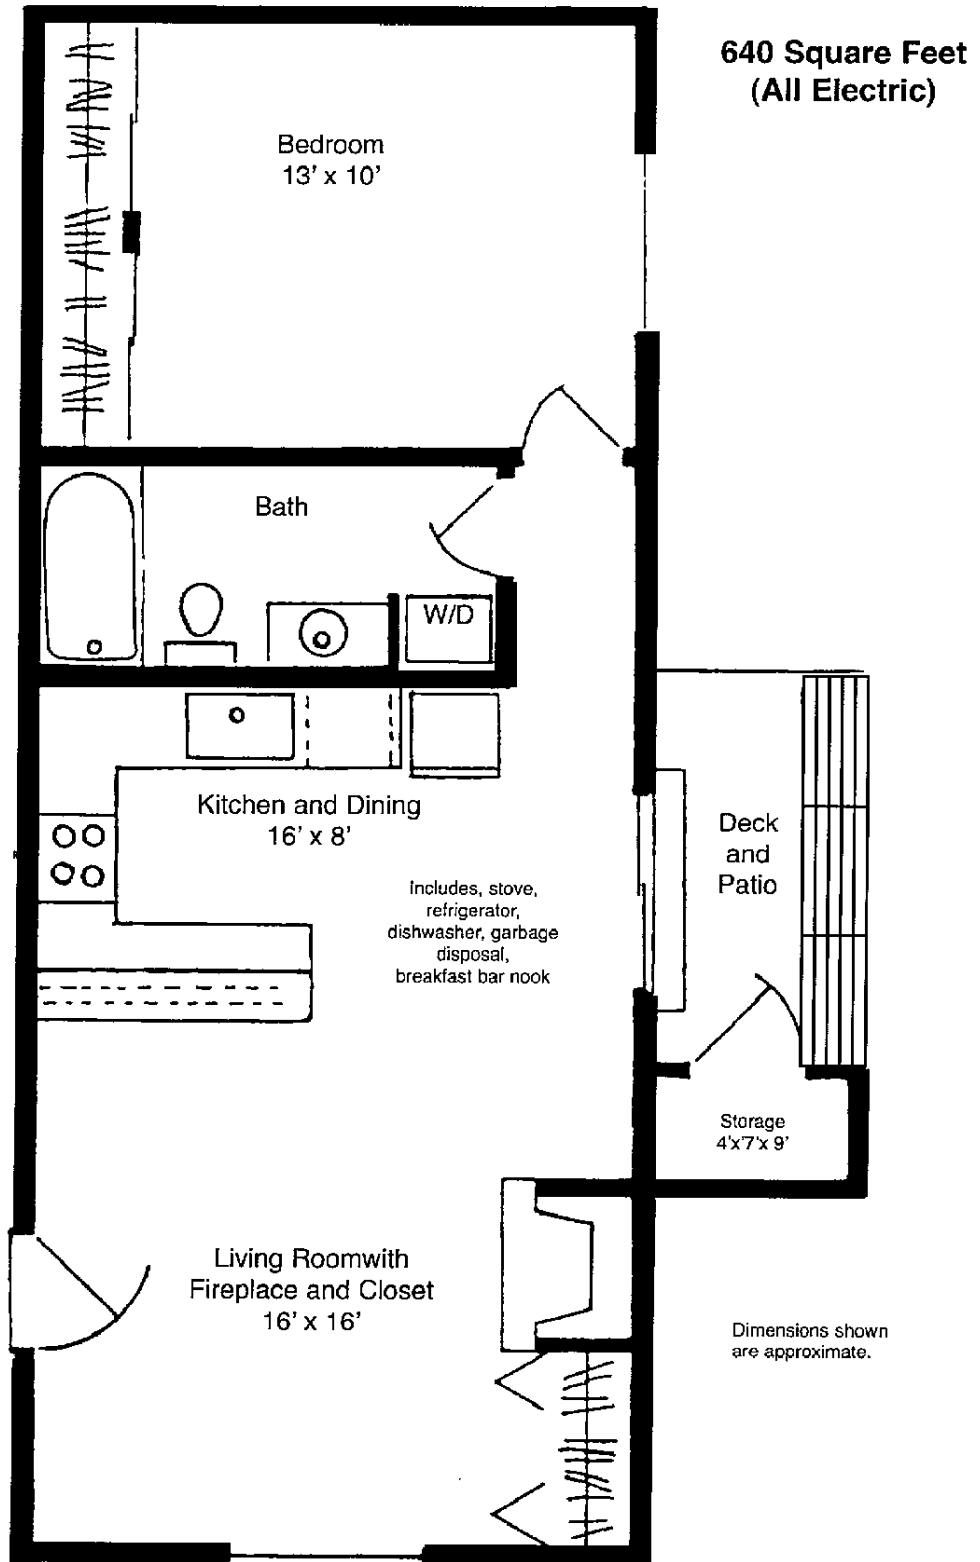

Eagle Ridge Condominiums

"The Marquesa" 2-Bedroom Floorplan

Center Grove Drive, O'Fallon, IL 62269

The Marquesa
1,000 Square Feet

(All Electric)

Dimensions shown
are approximate.

Eagle Ridge Condominiums

"The Executive" 1-Bedroom Floorplan

Center Grove Drive, O'Fallon, IL 62269

640 Square Feet (All Electric)

Dimensions shown are approximate.

Eagle Ridge Condominiums

"The Continental" 1-Bedroom Floorplan

Center Grove Drive, O'Fallon, IL 62269

Eagle Ridge Condominiums

"The Summit" 2-Bedroom Floorplan

Center Grove Drive, O'Fallon, IL 62269

800 Square Feet (All Electric)

Dimensions shown are approximate.

EAGLE RIDGE

CONDOMINIUMS

TWO-BEDROOM LOFT TOWNHOUSE

Dimensions shown are approximate.