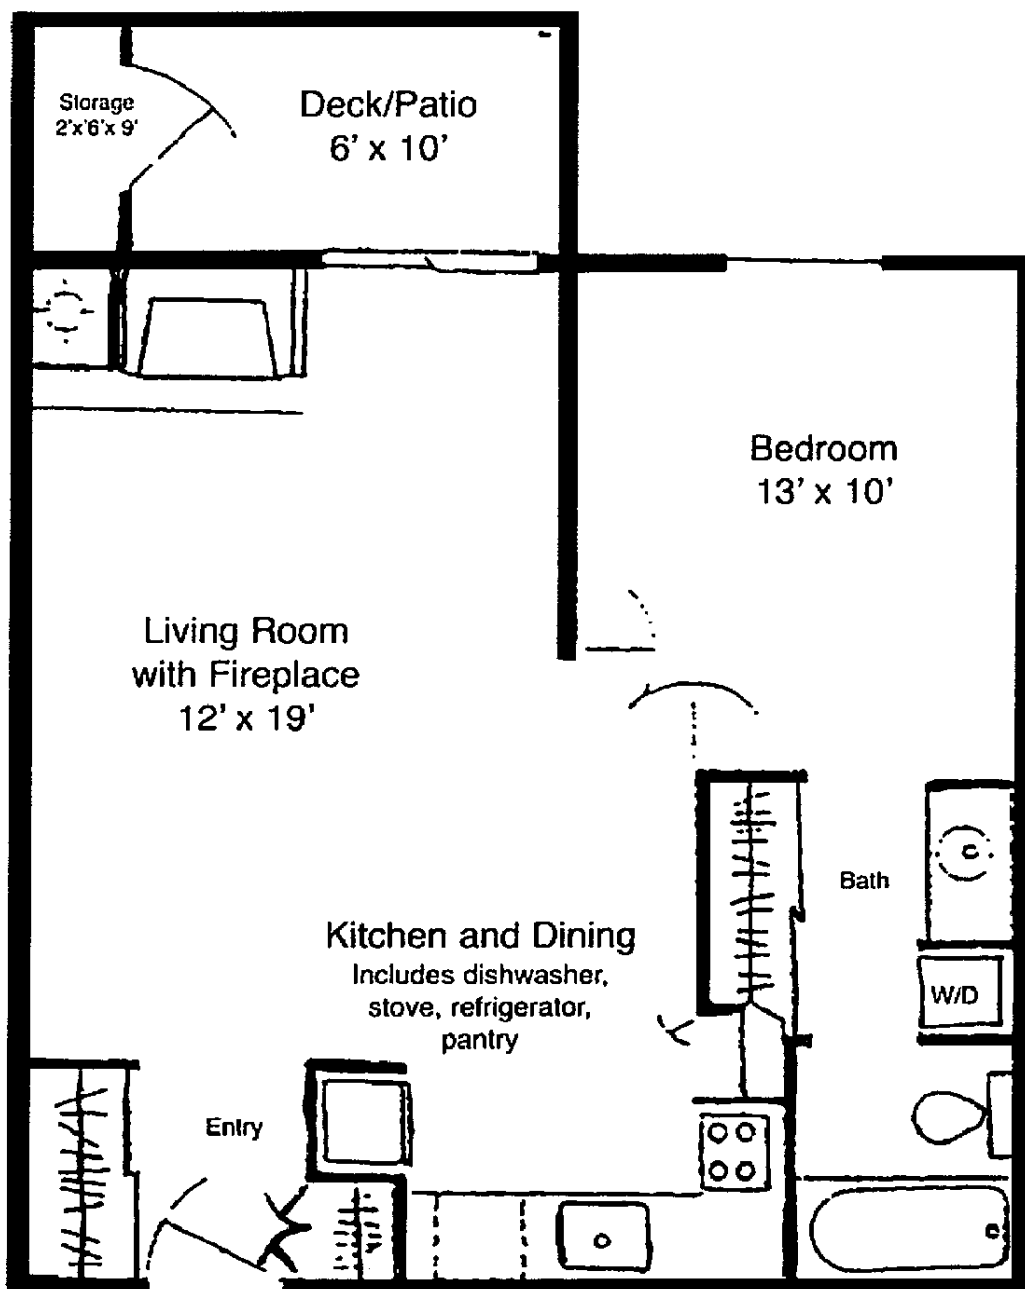

Eagle Ridge Condominiums

"The Marquesa" 2-Bedroom Floorplan

Center Grove Drive, O'Fallon, IL 62269

The Marquesa
1,000 Square Feet

(All Electric)

Dimensions shown
are approximate.

Eagle Ridge Condominiums

"The Executive" 1-Bedroom Floorplan

Center Grove Drive, O'Fallon, IL 62269

640 Square Feet (All Electric)

Dimensions shown are approximate.

Eagle Ridge Condominiums

"The Continental" 1-Bedroom Floorplan

Center Grove Drive, O'Fallon, IL 62269

Eagle Ridge Condominiums

"The Summit" 2-Bedroom Floorplan

Center Grove Drive, O'Fallon, IL 62269

800 Square Feet (All Electric)

Dimensions shown are approximate.

EAGLE RIDGE

CONDOMINIUMS

TWO-BEDROOM LOFT TOWNHOUSE

Dimensions shown are approximate.