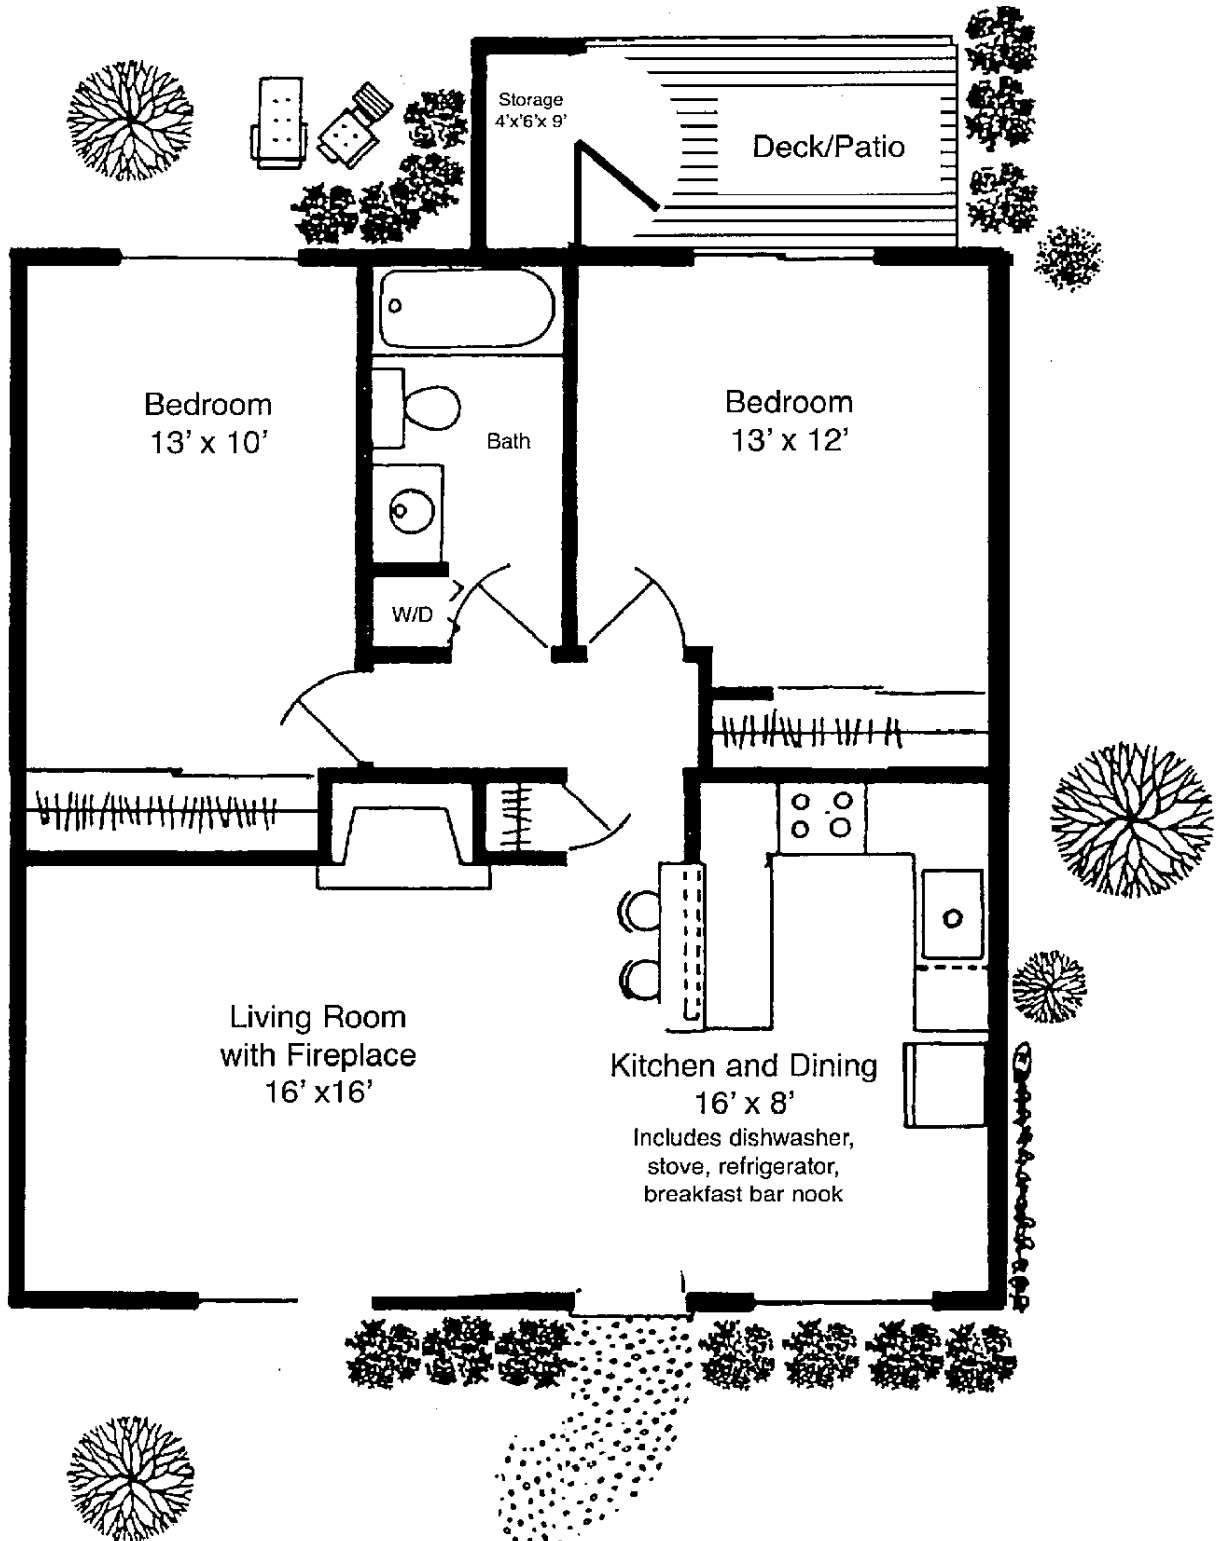

Eagle Ridge Condominiums

"The Marquesa" 2-Bedroom Floorplan

Center Grove Drive, O'Fallon, IL 62269

The Marquesa
1,000 Square Feet

(All Electric)

Dimensions shown
are approximate.

Eagle Ridge Condominiums

"The Executive" 1-Bedroom Floorplan

Center Grove Drive, O'Fallon, IL 62269

640 Square Feet (All Electric)

Dimensions shown are approximate.

Eagle Ridge Condominiums

"The Continental" 1-Bedroom Floorplan

Center Grove Drive, O'Fallon, IL 62269

Eagle Ridge Condominiums

"The Summit" 2-Bedroom Floorplan

Center Grove Drive, O'Fallon, IL 62269

800 Square Feet (All Electric)

Dimensions shown are approximate.

EAGLE RIDGE

CONDOMINIUMS

TWO-BEDROOM LOFT TOWNHOUSE

Dimensions shown are approximate.