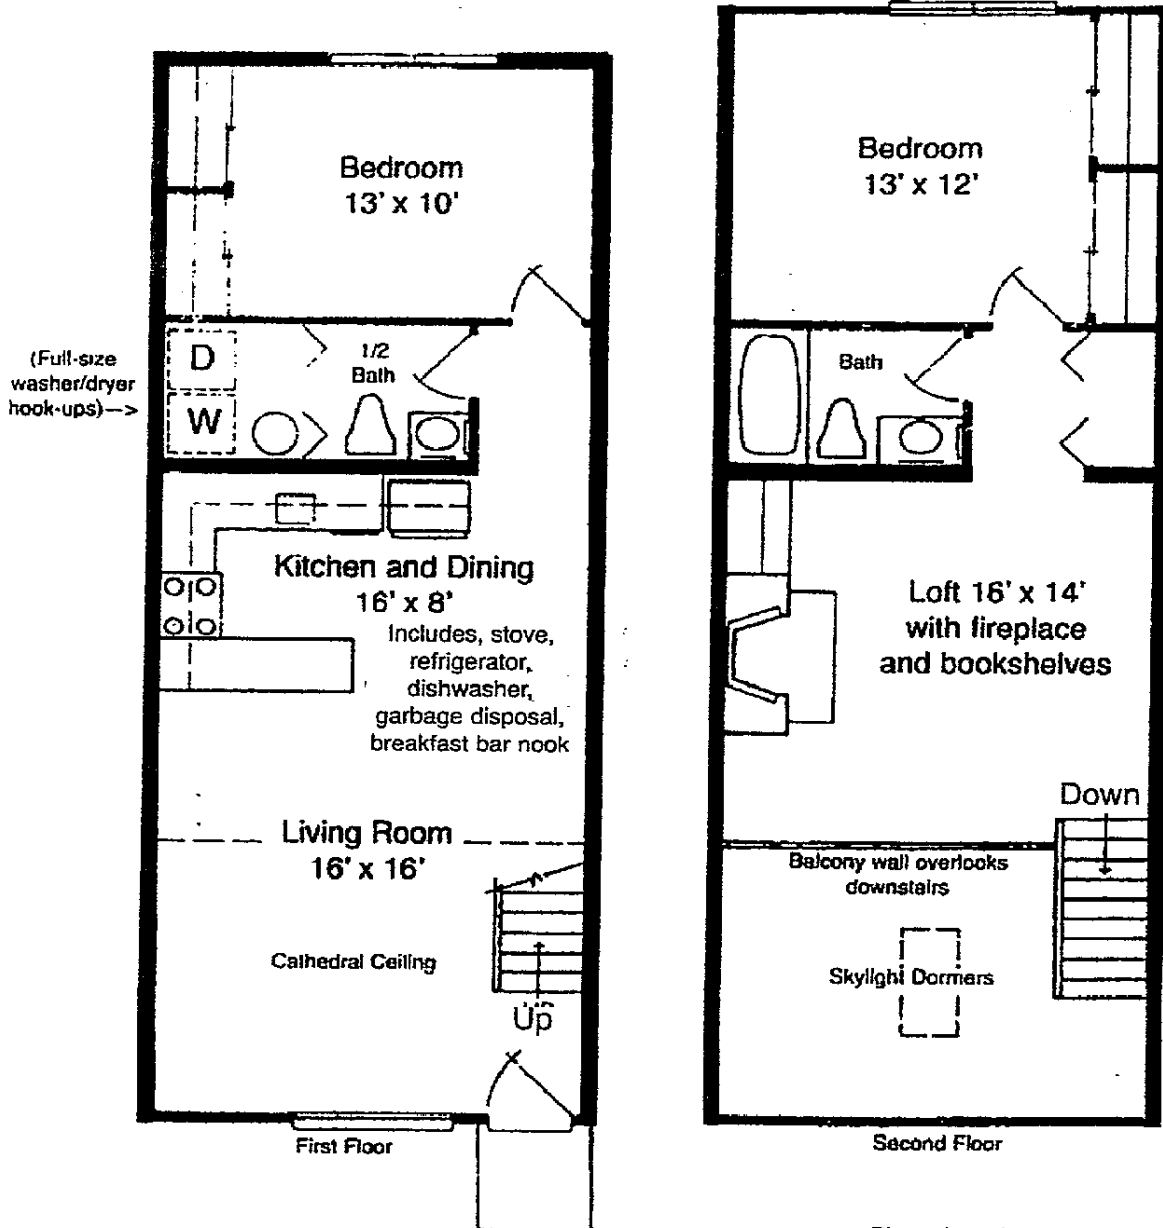

Eagle Ridge Condominiums

"The Marquesa" 2-Bedroom Floorplan

Center Grove Drive, O'Fallon, IL 62269

The Marquesa
1,000 Square Feet

(All Electric)

Dimensions shown
are approximate.

Eagle Ridge Condominiums

"The Executive" 1-Bedroom Floorplan

Center Grove Drive, O'Fallon, IL 62269

640 Square Feet (All Electric)

Dimensions shown are approximate.

Eagle Ridge Condominiums

"The Continental" 1-Bedroom Floorplan

Center Grove Drive, O'Fallon, IL 62269

Eagle Ridge Condominiums

"The Summit" 2-Bedroom Floorplan

Center Grove Drive, O'Fallon, IL 62269

800 Square Feet (All Electric)

Dimensions shown are approximate.

EAGLE RIDGE

CONDOMINIUMS

TWO-BEDROOM LOFT TOWNHOUSE

Dimensions shown are approximate.